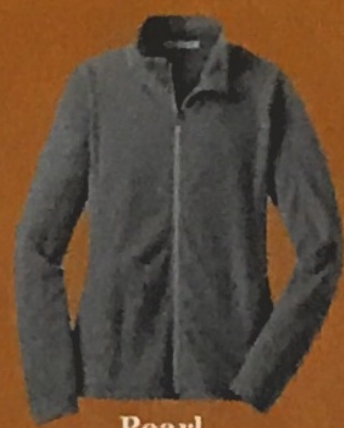

320
Ladies Cap

Pink

Purple

L223
Ladies Fleece Jacket

White

Pearl
Grey

Purple

121C
Brushed Cap