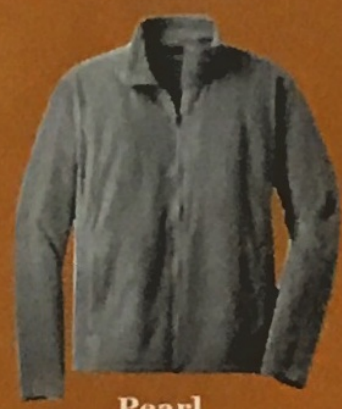

White

Also Available in

Ash

Pink

ACC FIELD TRIAL SPECIALTY

EMPORIA, VA • 2017

Embroidery

Full Logo

4528M
1/4 Zip Sweatshirt

Oxford

Forest

F223
Fleece Jacket

Pearl
Grey

101C
Twill Cap

Mango

White/
Graphite